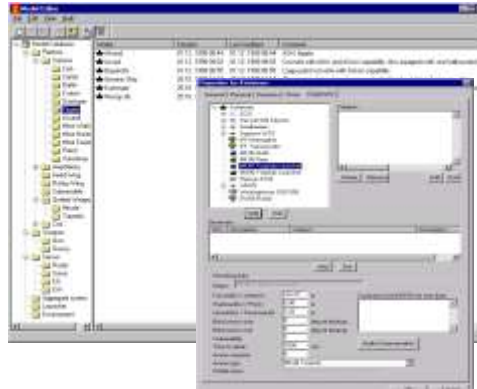

STUDENT EVALUATION

- Real Time Evaluation
  - Student Monitoring
  - Student Interaction
- After Action Review
  - All tactical information and voice communication stored
  - Synchronized playback
  - Bookmarks
  - Jump in time / Playback speed

PROTEUS offers basic training for:

- Anti-Surface Warfare (ASuW)
- Anti-Air Warfare (AAW)
- Anti-Submarine Warfare (ASW)
- Multi-Threat Environments
- Joint/Multi-force Deployments
- Electronic Warfare
- Mine Warfare
- Basic CIC operations
- Sonar Operations
- Radar Operations
- Communication Operations
- Plotting skills

PROTEUS is delivered with:

- Simulator models
  - Platforms (size, navigation etc.)
  - Weapon Systems (missile, mine, torpedo, gun)
  - Sensors (radar, sonar, eo, esm)
  - Communication (HF, VHF, UHF, Link; InterCom)
  - C4I
- Models can be modified by the user
- New models can be added by the user

PROTEUS can recreate the CIC layout in the simulator environment:

- A Configuration Editor enables the end user to
  - configure the consoles to support functions as on board
  - configure a set of consoles to support team functionality as on board.
- Cubicles can be combined to facilitate larger teams
- Cubicles can be split to facilitate e.g. sonar operator training on all consoles

STUDENT STATION

- Two Color graphics monitors.
- Alphanumeric keyboard
- Track ball
- Headset incl. microphone and «Push-to-talk»
- Intel Pentium Based computer (COTS)
- LAN
- Microsoft Windows